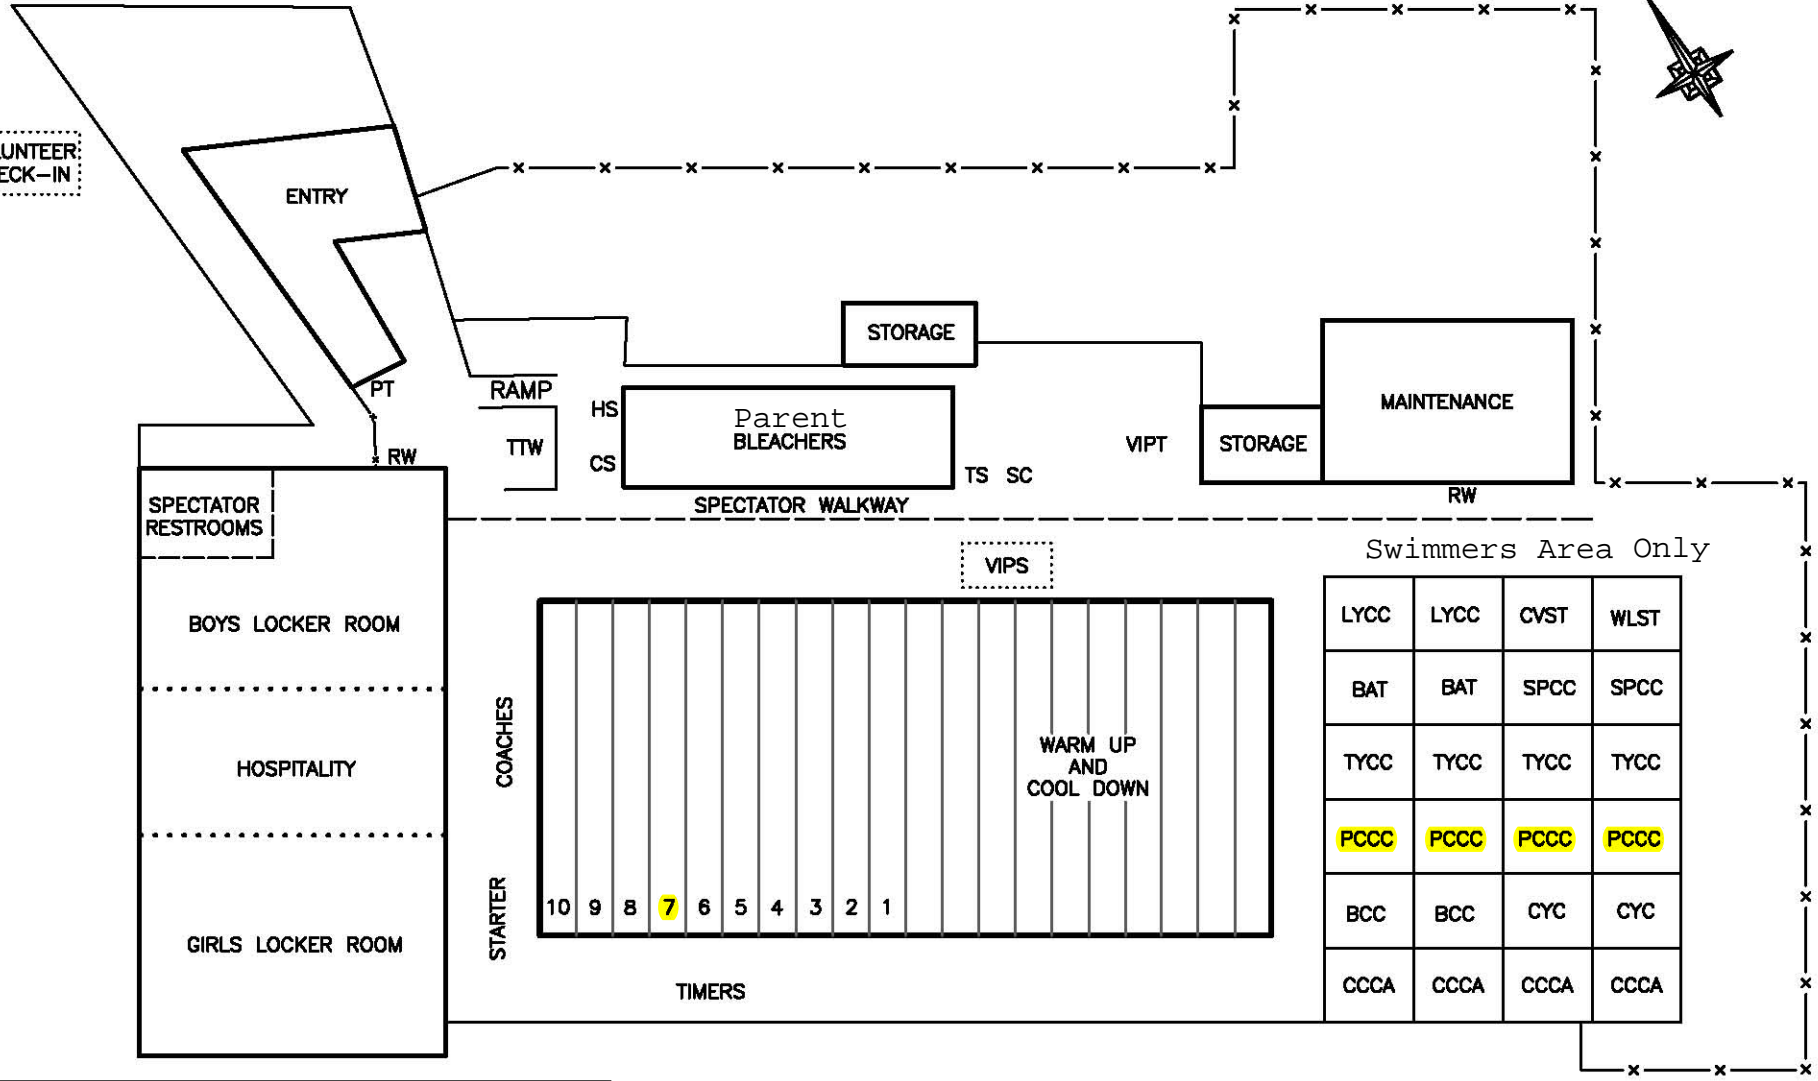

PARKING LOT

VOLUNTEER CHECK-IN

ABBREVIATION LEGEND

TTW = TOTAL TEAM WARES	VIPS = VIP SEATING
CS = CONCESSION STAND	VIPT = VIP HOSPITALITY
HS = HEAT SHEETS	TS = T-SHIRT SALES
RW = RESULTS WALL	SC = SNOW CONES
PT = PHOTOGRAPHER	

TAMPA BAY